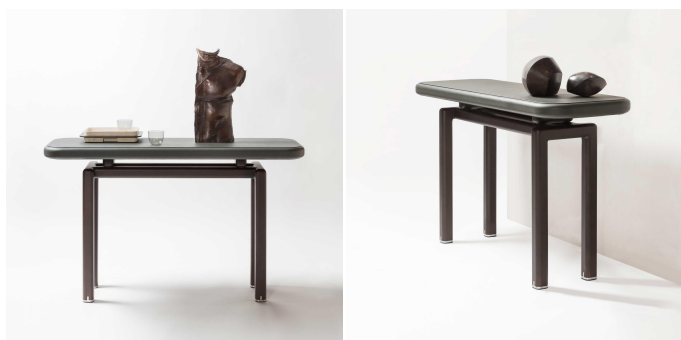

Lloyd Console – GSMC033

COLLECTION

GIOBAGNARA

DESIGNER

GLENN SESTIG

MATERIALS

Wood, Leather

COLOURS

Please enquire about available Giobagnara leather samples

FINISHES

Legs available only in dark stained canaletto walnut

DIMENSIONS

Width: 55.12" (140cm)

Depth: 17.72" (45cm)

Height: 32.68" (83cm)

CUSTOMIZABLE