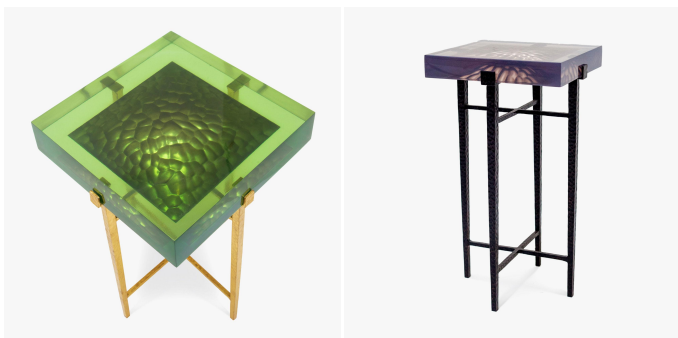

Lit Square Side Table - 424-01/02

COLLECTION

IRONIES

MATERIALS

Resin, Metal

COLOURS

Please enquire about available Resin colours

FINISHES

Vintage Brass, Antiqued Brass, Bronze

DIMENSIONS

Size 1

Width: 12" (30.48cm)

Depth: 12" (30.48cm)

Height: 22" (55.88cm)

Size 2

Width: 16" (40.64cm)

Depth: 16" (40.64cm)

Height: 22" (55.88cm)

Images on this website are for reference only and may not accurately represent finishes, as appearance can vary depending on screen resolution, display settings, and print output.