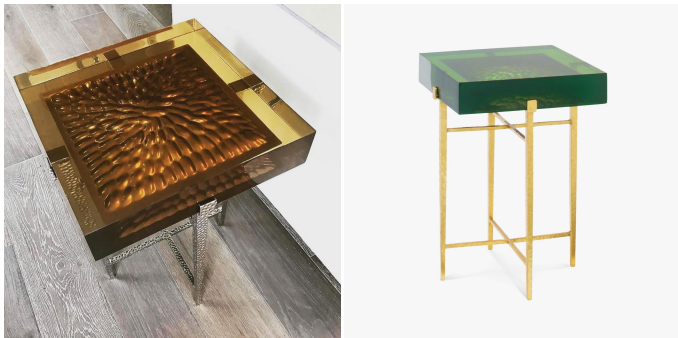

Lit Square Side Table - 424-01/02

COLLECTION

IRONIES

MATERIALS

Resin, Metal

COLOURS

Please enquire about available Resin colours

FINISHES

Vintage Brass, Antiqued Brass, Bronze

DIMENSIONS

Size 1

Width: 12" (30.48cm)

Depth: 12" (30.48cm)

Height: 22" (55.88cm)

Size 2

Width: 16" (40.64cm)

Depth: 16" (40.64cm)

Height: 22" (55.88cm)

Images on this website are for reference only and may not accurately represent finishes, as appearance can vary depending on screen resolution, display settings, and print output.