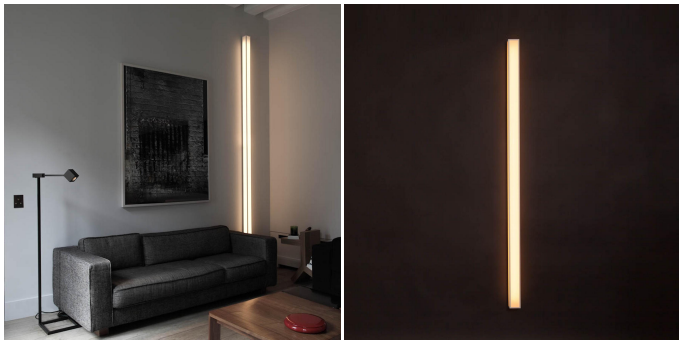

PRODUCT'S CERTIFICATION

This item is UL listed

Images on this website are for reference only and may not accurately represent finishes, as appearance can vary depending on screen resolution, display settings, and print output.