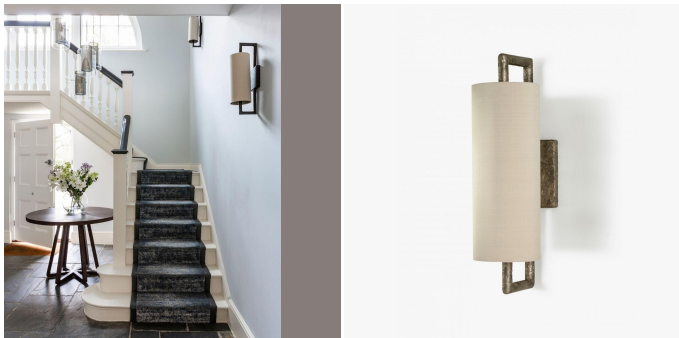

Lille Wall Light - TWL71

COLLECTION

PORTA ROMANA

MATERIALS

Steel, Brass

COLOURS

Please enquire about available Porta Romana Shade Linings and Colours

FINISHES

Burnt Silver, Versailles Gold

DIMENSIONS

Width: 5" (12.7cm)

Depth: 7.48" (19cm)

Height: 18.11" (46cm)

CUSTOMIZABLE

This product is customizable. Please contact us to find out more about this product.

ADDITIONAL DETAILS

Shade: 5" Tall Cylinder

Images on this website are for reference only and may not accurately represent finishes, as appearance can vary depending on screen resolution, display settings, and print output.