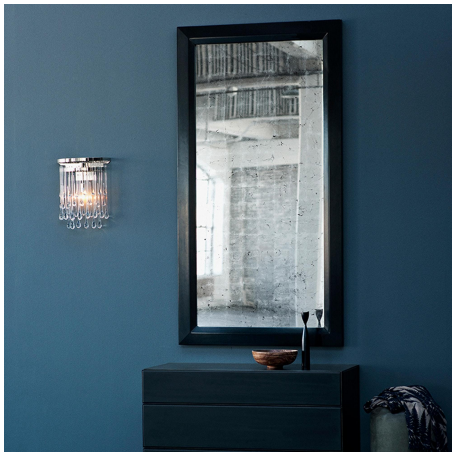

Images on this website are for reference only and may not accurately represent finishes, as appearance can vary depending on screen resolution, display settings, and print output.