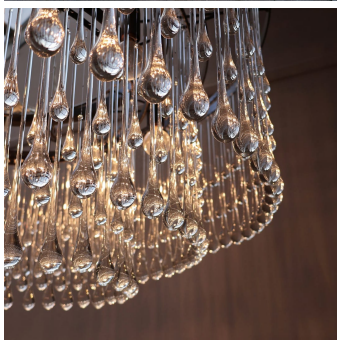

ADDITIONAL DETAILS

Canopy dimensions: Ø5" (12.7cm)

Height adjustable up to 96" (243cm)

Images on this website are for reference only and may not accurately represent finishes, as appearance can vary depending on screen resolution, display settings, and print output.