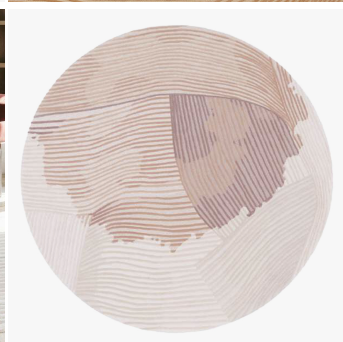

### MATERIALS

Wool

### COLOURS

Terracotta, Pastel

### ADDITIONAL DETAILS

Pile: Cut and Loop

Handtufted in France

Designed by Garce & Dimofski

Images on this website are for reference only and may not accurately represent finishes, as appearance can vary depending on screen resolution, display settings, and print output.