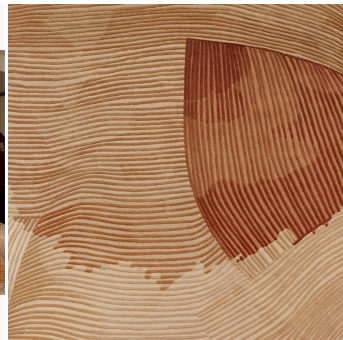

### MATERIALS

Wool

### ADDITIONAL DETAILS

Pile: Cut and Loop

Handtufted in France

Designed by Garce & Dimofski

Images on this website are for reference only and may not accurately represent finishes, as appearance can vary depending on screen resolution, display settings, and print output.