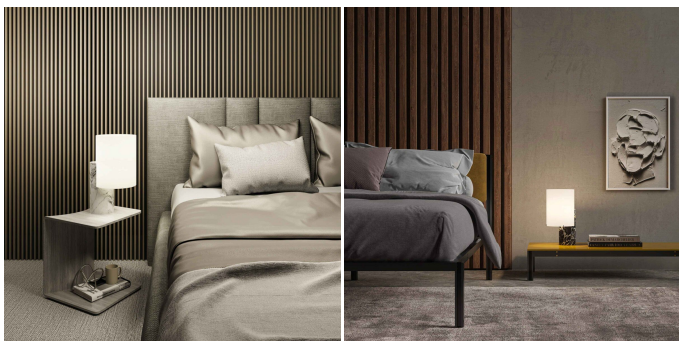

PRODUCT'S CERTIFICATION

Please enquire. Contact us

Images on this website are for reference only and may not accurately represent finishes, as appearance can vary depending on screen resolution, display settings, and print output.