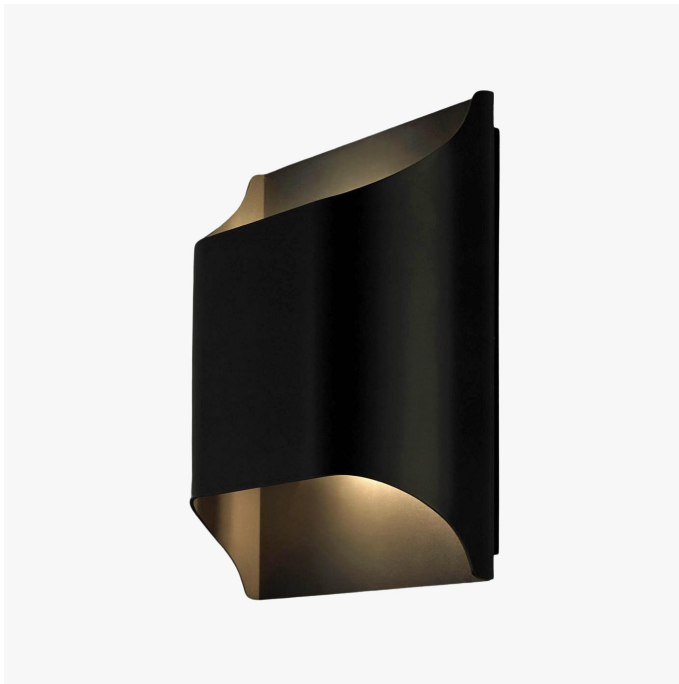

## Leclerc Outdoor Sconce - 1941

### MATERIALS

Brass

### DIMENSIONS

Width: 10" (25.4cm)

Depth: 3.12" (7.93cm)

Height: 10" (25.4cm)