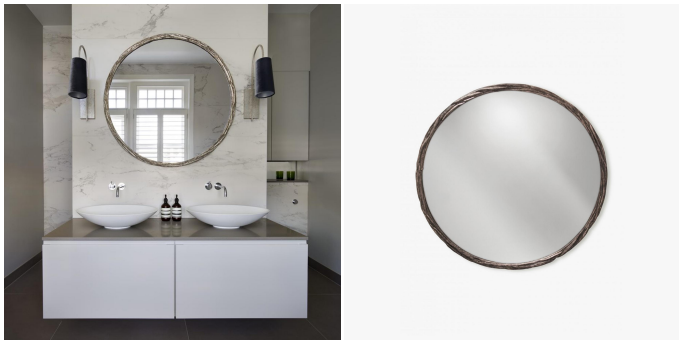

Laurel Mirror - WM24

COLLECTION

PORTA ROMANA

MATERIALS

Cast Composite, Glass

FINISHES

Burnt Silver, French Brass

DIMENSIONS

Depth: 1.18" (3cm)

Diameter: 43.31" (110cm)

CUSTOMIZABLE

This product is customizable. Please contact us to find out more about this product.

ADDITIONAL DETAILS

Fixing Method: Keyhole

Please enquire about alternative finishes and custom sizes