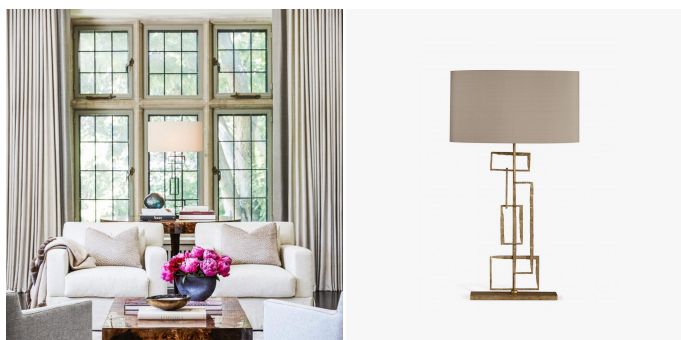

PRODUCT'S CERTIFICATION

This item is UL listed

Images on this website are for reference only and may not accurately represent finishes, as appearance can vary depending on screen resolution, display settings, and print output.