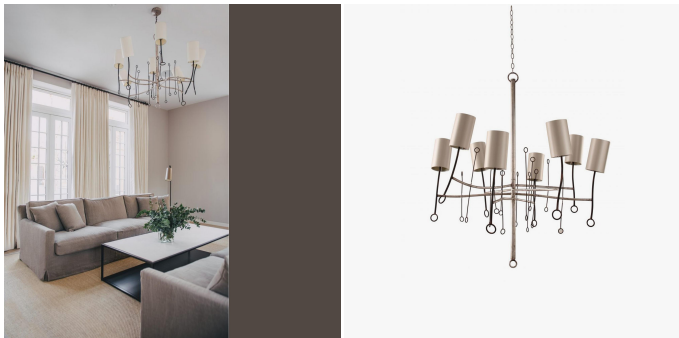

Large Lollipop Chandelier - MCL20L

COLLECTION

PORTA ROMANA

MATERIALS

Forged Steel

COLOURS

Please enquire about available Porta Romana Shade Linings and Colours

FINISHES

Scratched Gold, Fired Gold, Scratched Silver, Fired Copper

DIMENSIONS

Diameter: 42.52" (108cm)

Height: 46.46" (118cm)

ADDITIONAL DETAILS

Shade: 4.25" Cylinder

Canopy: Ø4.5" x H1.5" (11.5cm x 4cm)

Maximum Drop: 89.25" (226.5cm) including canopy, chain and fixture

Minimum Drop: 51.25" (130cm) including canopy, minimum amount of chain and fixture

Lamping: 8 x T-4 G-9 Lamp

Please enquire about custom finishes

Designed by Gareth Devonald Smith

Images on this website are for reference only and may not accurately represent finishes, as appearance can vary depending on screen resolution, display settings, and print output.