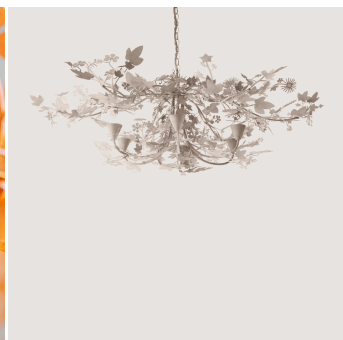

Images on this website are for reference only and may not accurately represent finishes, as appearance can vary depending on screen resolution, display settings, and print output.

The nature of the design allows for a certain degree