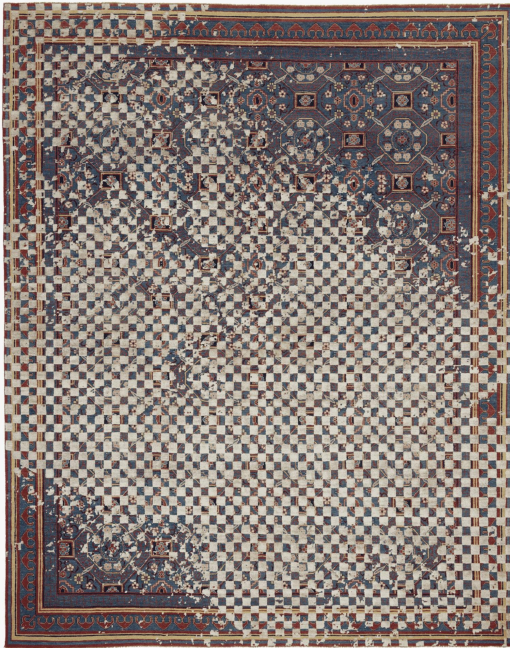

SOUTH HILL HOME

146 Dupont St.
Toronto, ON M5R 1V2

T 416.924.7224
E info@southhillhome.com

Images on this website are for reference only and may not accurately represent finishes, as appearance can vary depending on screen resolution, display settings, and print output.

Kotan Oxford Checker

COLLECTION

JAN KATH

DESIGNER

JAN KATH

MATERIALS

Wool, Silk, Nettle

CUSTOMIZABLE

This product is customizable. Please contact us to find out more about this product.

ADDITIONAL DETAILS

The Jan Kath collection can be ordered to your specifications. Please enquire about standard colour ways, custom sizes, custom colour and material compositions.