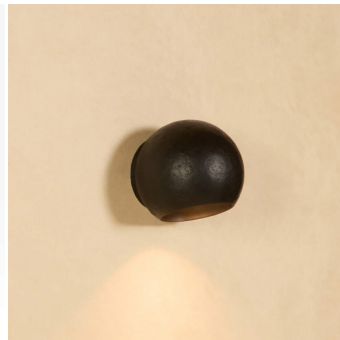

Kora Sconce

COLLECTION

GARNIER & LINKER

MATERIALS

Plaster, bronze.

FINISHES

Plaster, black, gold or brown bronze.

DIMENSIONS

Size 1

Depth: 5.91" (15cm)

Diameter: 6.3" (16cm)

Size 2

Depth: 5.91" (15cm)

Diameter: 6.69" (17cm)

ADDITIONAL DETAILS

Dimensions

Plaster: diameter 17 cm / 6.5 in, depth 15 cm / 6 in.

Bronze: diameter 16 cm / 6.3 in, depth 15 cm / 5.9 in.

PRODUCT'S CERTIFICATION

Please enquire. Contact us