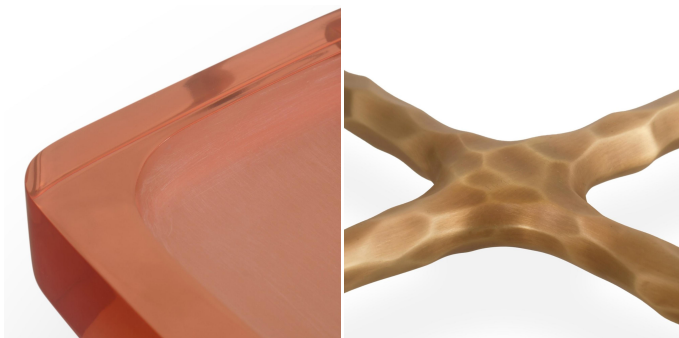

Koen Side Table - 743-01

COLLECTION

IRONIES

MATERIALS

Resin, Metal

COLOURS

Please enquire about available Resin colours

FINISHES

Vintage Brass, Antiqued Brass, Bronze

DIMENSIONS

Width: 16.5" (41.91cm)

Depth: 12.5" (31.75cm)

Height: 21.25" (53.975cm)

Images on this website are for reference only and may not accurately represent finishes, as appearance can vary depending on screen resolution, display settings, and print output.