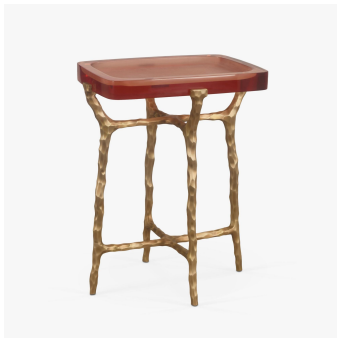

Koen Side Table - 743-01

COLLECTION

IRONIES

MATERIALS

Resin, Metal

COLOURS

Please enquire about available Resin colours

FINISHES

Vintage Brass, Antiqued Brass, Bronze

DIMENSIONS

Width: 16.5" (41.91cm)

Depth: 12.5" (31.75cm)

Height: 21.25" (53.975cm)

Images on this website are for reference only and may not accurately represent finishes, as appearance can vary depending on screen resolution, display settings, and print output.