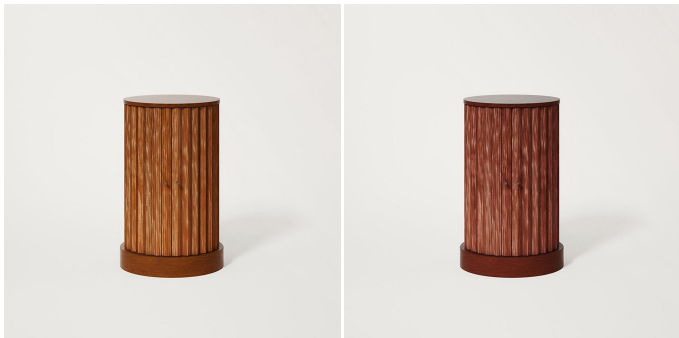

### MATERIALS

Kitayama Cedar, Patinated Brass

### FINISHES

Natural, Black Stained, Dark Oak Stained, Mahogany Stained

### DIMENSIONS

Diameter: 21.65" (55cm)

Height: 34.65" (88cm)

Images on this website are for reference only and may not accurately represent finishes, as appearance can vary depending on screen resolution, display settings, and print output.