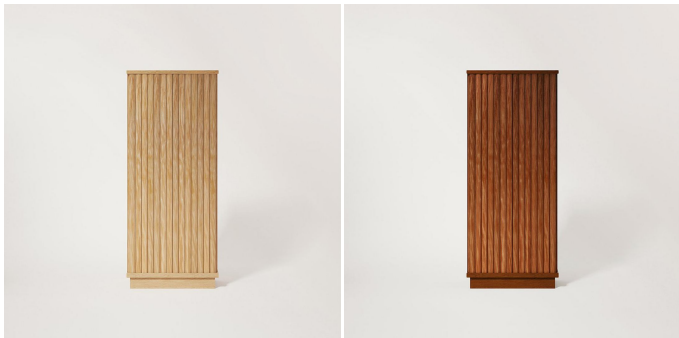

Kitayama High Cupboard

COLLECTION

GARNIER & LINKER

MATERIALS

Kitayama Cedar

FINISHES

Natural, Black Stained, Dark Oak Stained, Mahogany Stained

DIMENSIONS

Width: 31.5" (80cm)

Depth: 18.5" (47cm)

Height: 74.8" (190cm)

Images on this website are for reference only and may not accurately represent finishes, as appearance can vary depending on screen resolution, display settings, and print output.