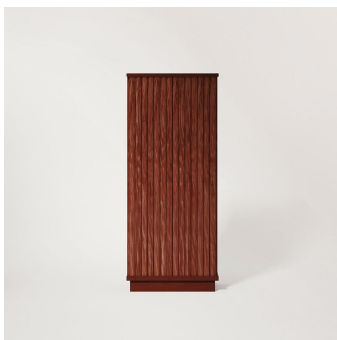

Kitayama High Cupboard

COLLECTION

GARNIER & LINKER

MATERIALS

Kitayama Cedar

FINISHES

Natural, Black Stained, Dark Oak Stained, Mahogany Stained

DIMENSIONS

Width: 31.5" (80cm)

Depth: 18.5" (47cm)

Height: 74.8" (190cm)

Images on this website are for reference only and may not accurately represent finishes, as appearance can vary depending on screen resolution, display settings, and print output.