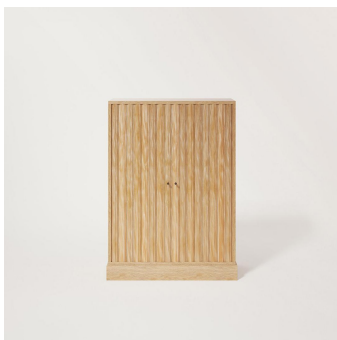

Kitayama Cabinet

COLLECTION

GARNIER & LINKER

MATERIALS

Kitayama Cedar, Patinated Brass

FINISHES

Natural, Black Stained, Dark Oak Stained, Mahogany Stained

DIMENSIONS

Width: 34.45" (87.5cm)

Depth: 18.5" (47cm)

Height: 47.24" (120cm)

Images on this website are for reference only and may not accurately represent finishes, as appearance can vary depending on screen resolution, display settings, and print output.