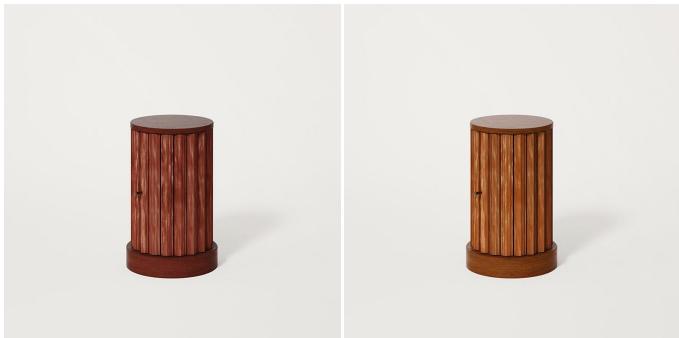

Kitayama Bedside Table

COLLECTION

GARNIER & LINKER

MATERIALS

Kitayama Cedar, Patinated Brass

FINISHES

Natural, Black Stained, Dark Oak Stained, Mahogany Stained

DIMENSIONS

Diameter: 15.35" (39cm)

Height: 23.62" (60cm)

Images on this website are for reference only and may not accurately represent finishes, as appearance can vary depending on screen resolution, display settings, and print output.