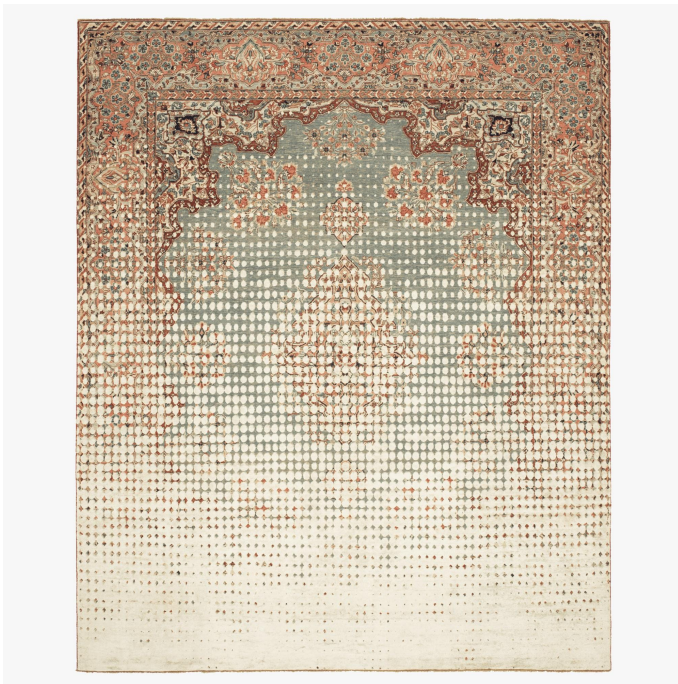

SOUTH HILL HOME

146 Dupont St.
Toronto, ON M5R 1V2

T 416.924.7224
E info@southhillhome.com

Images on this website are for reference only and may not accurately represent finishes, as appearance can vary depending on screen resolution, display settings, and print output.

Kirman Robson Point Vendetta

COLLECTION

JAN KATH

DESIGNER

JAN KATH

MATERIALS

Wool, Silk, Nettle

CUSTOMIZABLE

This product is customizable. Please contact us to find out more about this product.

ADDITIONAL DETAILS

The Jan Kath collection can be ordered to your specifications. Please enquire about standard colour ways, custom sizes, custom colour and material compositions.