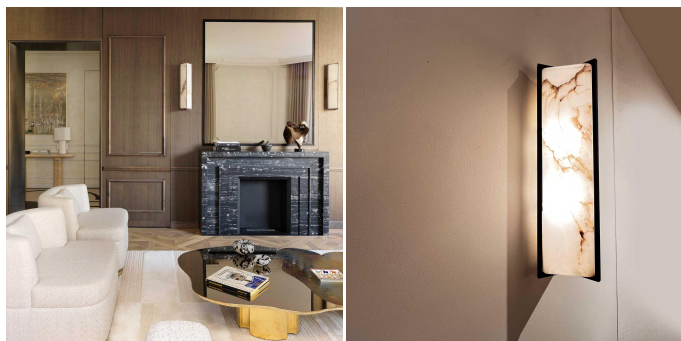

Depth: 7.28" (18.5cm)

Height: 19.69" (50cm)

Size 3

Width: 6.67" (16.93cm)

Depth: 7.28" (18.5cm)

Height: 15.75" (40cm)

ADDITIONAL DETAILS

Lamping: LED Strip