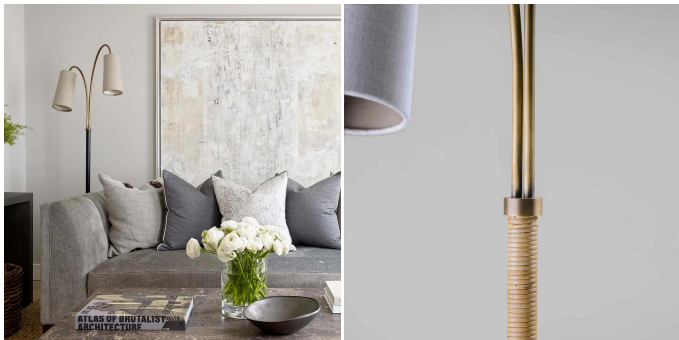

Images on this website are for reference only and may not accurately represent finishes, as appearance can vary depending on screen resolution, display settings, and print output.

PRODUCT'S CERTIFICATION

This item is UL listed