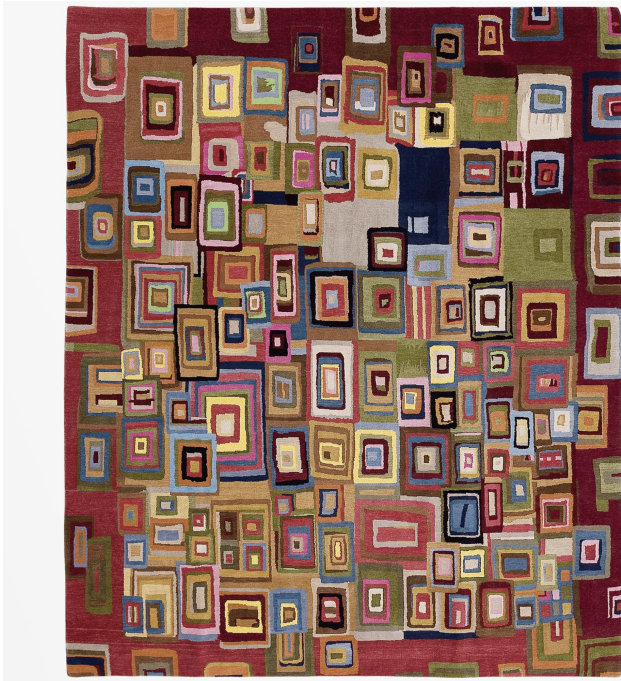

SOUTH HILL HOME

146 Dupont St.
Toronto, ON M5R 1V2

T 416.924.7224
E info@southhillhome.com

Images on this website are for reference only and may not accurately represent finishes, as appearance can vary depending on screen resolution, display settings, and print output.

Kaju

COLLECTION

JAN KATH

DESIGNER

JAN KATH

MATERIALS

Wool, Silk, Nettle

CUSTOMIZABLE

This product is customizable. Please contact us to find out more about this product.

ADDITIONAL DETAILS

The Jan Kath collection can be ordered to your specifications. Please enquire about standard colour ways, custom sizes, custom colour and material compositions.