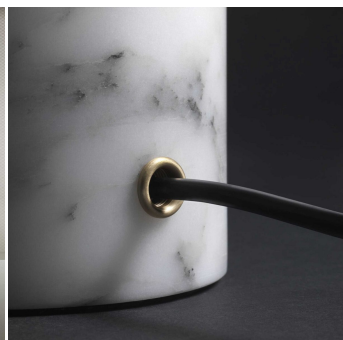

PRODUCT'S CERTIFICATION

Please enquire. Contact us

Images on this website are for reference only and may not accurately represent finishes, as appearance can vary depending on screen resolution, display settings, and print output.