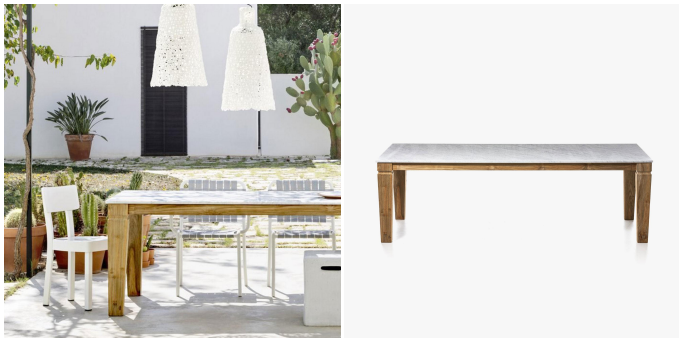

Jeko 33, 34

COLLECTION

GERVASONI

DESIGNER

PAOLA NAVONE

MATERIALS

Wood, Stone

FINISHES

Ecoteak, White Carrara Marble

DIMENSIONS

Size 1

Width: 94.49" (240cm)

Depth: 39.37" (100cm)

Height: 29.53" (75cm)

Size 2

Width: 78.74" (200cm)

Depth: 39.37" (100cm)

Height: 29.53" (75cm)

Images on this website are for reference only and may not accurately represent finishes, as appearance can vary depending on screen resolution, display settings, and print output.