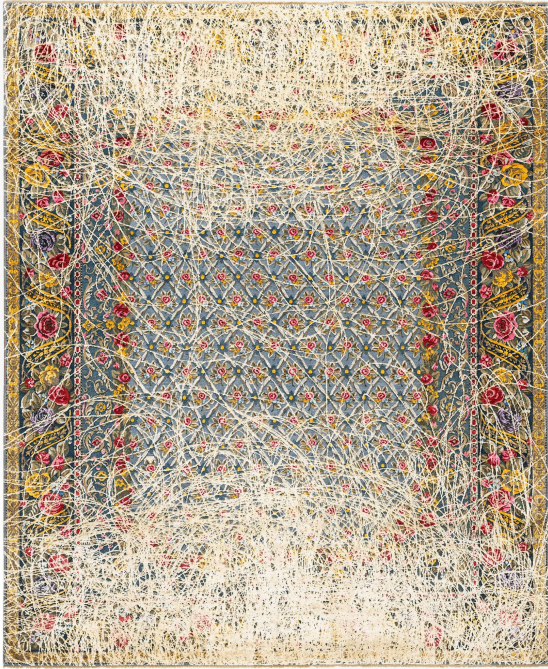

SOUTH HILL HOME

146 Dupont St.
Toronto, ON M5R 1V2

T 416.924.7224
E info@southhillhome.com

Images on this website are for reference only and may not accurately represent finishes, as appearance can vary depending on screen resolution, display settings, and print output.

Jardin de Paris Jointed

COLLECTION

JAN KATH

DESIGNER

JAN KATH

MATERIALS

Wool, Silk, Nettle

CUSTOMIZABLE

This product is customizable. Please contact us to find out more about this product.

ADDITIONAL DETAILS

The Jan Kath collection can be ordered to your specifications. Please enquire about standard colour ways, custom sizes, custom colour and material compositions.