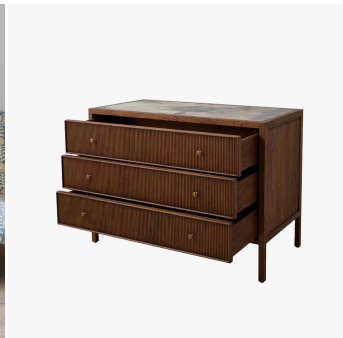

## Jackson Chest

### FINISHES

Light African Walnut, Antique Mahogany, Grey White Oak

### DIMENSIONS

Width: 43.15" (109.6cm)

Depth: 21.57" (54.8cm)

Height: 31.73" (80.6cm)

Images on this website are for reference only and may not accurately represent finishes, as appearance can vary depending on screen resolution, display settings, and print output.