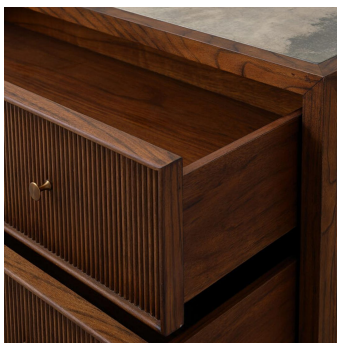

### FINISHES

Light African Walnut, Antique Mahogany, Grey White Oak

### DIMENSIONS

Width: 43.15" (109.6cm)

Depth: 21.57" (54.8cm)

Height: 31.73" (80.6cm)

Images on this website are for reference only and may not accurately represent finishes, as appearance can vary depending on screen resolution, display settings, and print output.