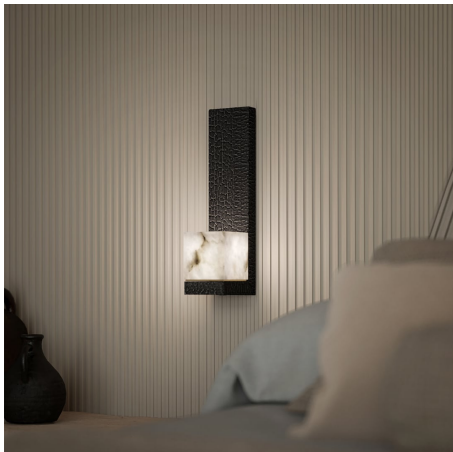

### DIMENSIONS

Width: 3.98" (10.1cm)

Depth: 5.31" (13.48cm)

Height: 15.75" (40cm)

### ADDITIONAL DETAILS

Lamping: 4.5W LED bulb E12

Colour Temperature: 2700K

Dimmable

Alabaster is a natural material and as a result each piece is unique

Images on this website are for reference only and may not accurately represent finishes, as appearance can vary depending on screen resolution, display settings, and print output.