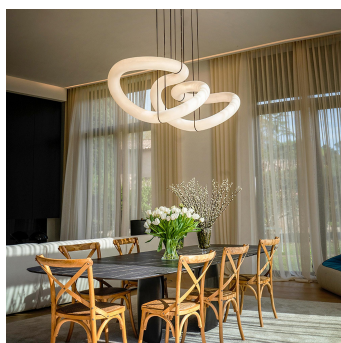

Infinity 12

COLLECTION

ATELIER ALAIN ELLOUZ

MATERIALS

Stone, Leather, Metal

COLOURS

Alabaster, Brown Leather, Beige Leather

FINISHES

Matte White, Matte Black, Satin Brass, Antique Brass, Polished Stainless Steel

DIMENSIONS

Width: 70.47" (179cm)

Depth: 30.71" (78cm)

Height: 21.65" (55cm)

Overall Height: 100.39" (255cm)

CUSTOMIZABLE

This product is customizable. Please contact us to find out more about this product.

ADDITIONAL DETAILS

Alabaster is a natural material and as a result each piece is unique

Canopy: 6.5" x 1.6" x 1.4" (16.4cm x 4cm x 3.6cm)

100.375" (255cm) adjustable leather covered stainless steel wire ropes

Lamping: 9.6W LED strip

Colour Temperature: 2700K, 3000K

Dimmable