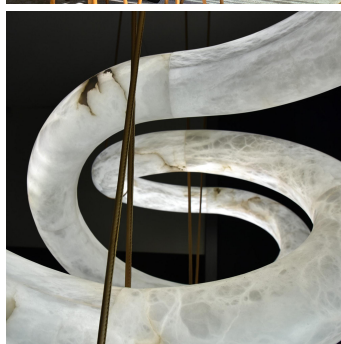

Infinity 12

COLLECTION

ATELIER ALAIN ELLOUZ

MATERIALS

Stone, Leather, Metal

COLOURS

Alabaster, Brown Leather, Beige Leather

FINISHES

Matte White, Matte Black, Satin Brass, Antique Brass, Polished Stainless Steel

DIMENSIONS

Width: 70.47" (179cm)

Depth: 30.71" (78cm)

Height: 21.65" (55cm)

Overall Height: 100.39" (255cm)

CUSTOMIZABLE

This product is customizable. Please contact us to find out more about this product.

ADDITIONAL DETAILS

Alabaster is a natural material and as a result each piece is unique

Canopy: 6.5" x 1.6" x 1.4" (16.4cm x 4cm x 3.6cm)

100.375" (255cm) adjustable leather covered stainless steel wire ropes

Lamping: 9.6W LED strip

Colour Temperature: 2700K, 3000K

Dimmable