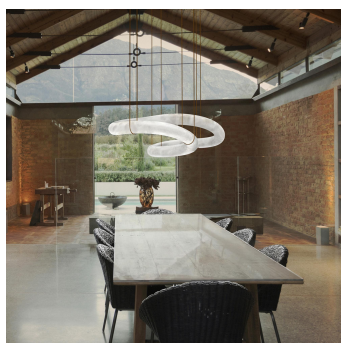

Images on this website are for reference only and may not accurately represent finishes, as appearance can vary depending on screen resolution, display settings, and print output.