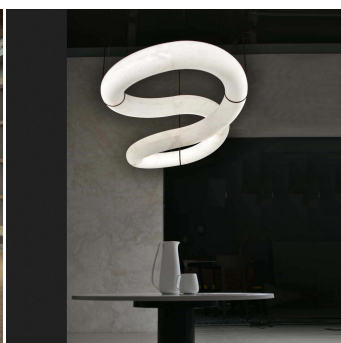

Images on this website are for reference only and may not accurately represent finishes, as appearance can vary depending on screen resolution, display settings, and print output.