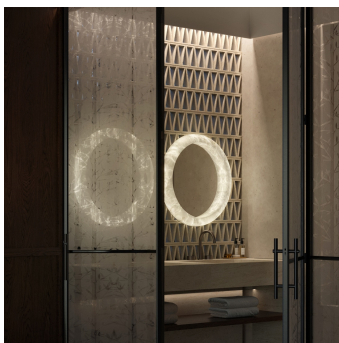

PRODUCT'S CERTIFICATION

Please enquire. Contact us

Images on this website are for reference only and may not accurately represent finishes, as appearance can vary depending on screen resolution, display settings, and print output.