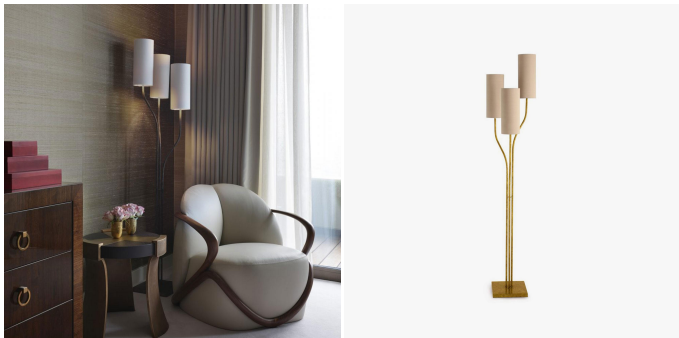

Hydra Floor Lamp - MFL41

COLLECTION

PORTA ROMANA

MATERIALS

Brass, Steel

COLOURS

Please enquire about available Porta Romana Shade Linings and Colours

FINISHES

French Brass, Burnt Silver

DIMENSIONS

Height: 55.12" (140cm)

Overall Height: 66.73" (169.5cm)

CUSTOMIZABLE

This product is customizable. Please contact us to find out more about this product.

ADDITIONAL DETAILS

Shade: 3 x 5" Tall Cylinder

Lamping: 3 x Torpedo Type B10 Candelabra Base

Flex and Switch: Brass lamp holder and Brown flex, with Black inline switch

Images on this website are for reference only and may not accurately represent finishes, as appearance can vary depending on screen resolution, display settings, and print output.