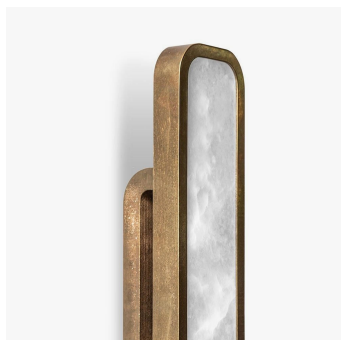

Images on this website are for reference only and may not accurately represent finishes, as appearance can vary depending on screen resolution, display settings, and print output.