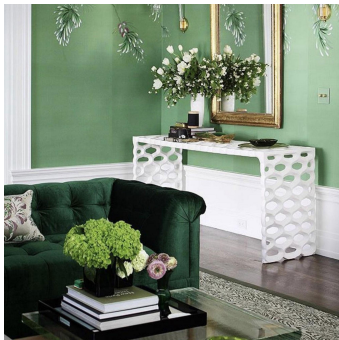

### COLOURS

White, Black Frost

### DIMENSIONS

Width: 71" (180.34cm)

Depth: 20" (50.8cm)

Height: 32" (81.28cm)

Images on this website are for reference only and may not accurately represent finishes, as appearance can vary depending on screen resolution, display settings, and print output.