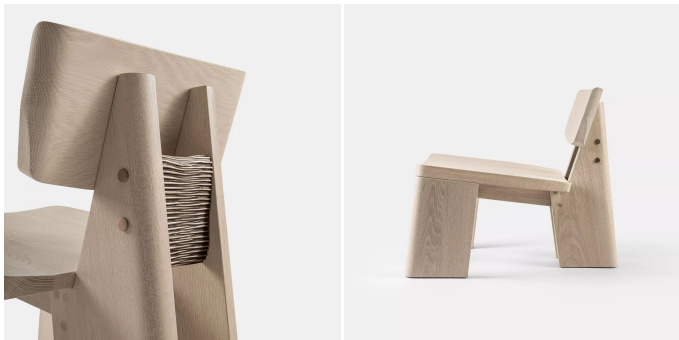

FINISHES

Please enquire about Refractory Wood and Cast Bronze finishes

DIMENSIONS

Width: 23.03" (58.5cm)

Depth: 28.54" (72.5cm)

Height: 26.57" (67.5cm)

Seat Height: 15.75" (40cm)

Images on this website are for reference only and may not accurately represent finishes, as appearance can vary depending on screen resolution, display settings, and print output.