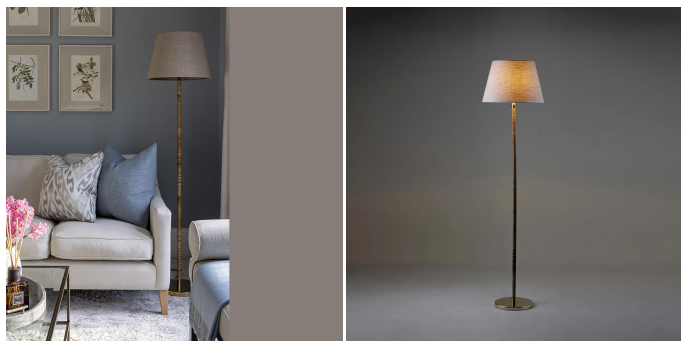

### DIMENSIONS

Width: 15.98" (40.6cm)

Height: 64.76" (164.5cm)

### ADDITIONAL DETAILS

Shade: 16" Tall Empire

Lamping: 1 x Switched Type A19 Medium Base

Flex and Switch: Brass lamp holder and Brown flex, with Black inline switch

Images on this website are for reference only and may not accurately represent finishes, as appearance can vary depending on screen resolution, display settings, and print output.