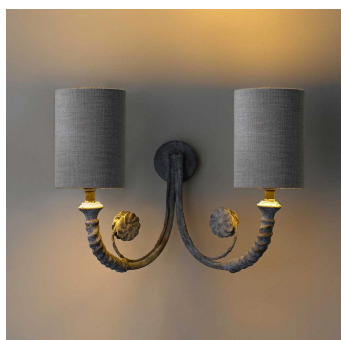

Holbein Wall Light Large - TWL141L

COLLECTION

PORTA ROMANA

MATERIALS

Cast Composite, Metal

COLOURS

Please enquire about available Porta Romana Shade Linings and Colours

FINISHES

Blue Verdigris

DIMENSIONS

Width: 11.22" (28.5cm)

Depth: 8.66" (22cm)

Overall Height: 9.84" (25cm)

CUSTOMIZABLE

This product is customizable. Please contact us to find out more about this product.

ADDITIONAL DETAILS

Backplate: Ø4.5" (11.5cm)

Shade: 3.5" Top Hat

Lamping: 2 x 5W LED E14 Candle

Please enquire about custom and alternative finishes
Suitable for wet rooms

PRODUCT'S CERTIFICATION

Please enquire. Contact us

Images on this website are for reference only and may not accurately represent finishes, as appearance can vary depending on screen resolution, display settings, and print output.