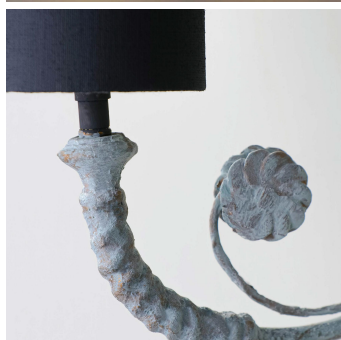

Holbein Wall Light Large - TWL141L

COLLECTION

PORTA ROMANA

MATERIALS

Cast Composite, Metal

COLOURS

Please enquire about available Porta Romana Shade Linings and Colours

FINISHES

Blue Verdigris

DIMENSIONS

Width: 11.22" (28.5cm)

Depth: 8.66" (22cm)

Overall Height: 9.84" (25cm)

CUSTOMIZABLE

This product is customizable. Please contact us to find out more about this product.

ADDITIONAL DETAILS

Backplate: Ø4.5" (11.5cm)

Shade: 3.5" Top Hat

Lamping: 2 x 5W LED E14 Candle

Please enquire about custom and alternative finishes
Suitable for wet rooms

PRODUCT'S CERTIFICATION

Please enquire. Contact us

Images on this website are for reference only and may not accurately represent finishes, as appearance can vary depending on screen resolution, display settings, and print output.