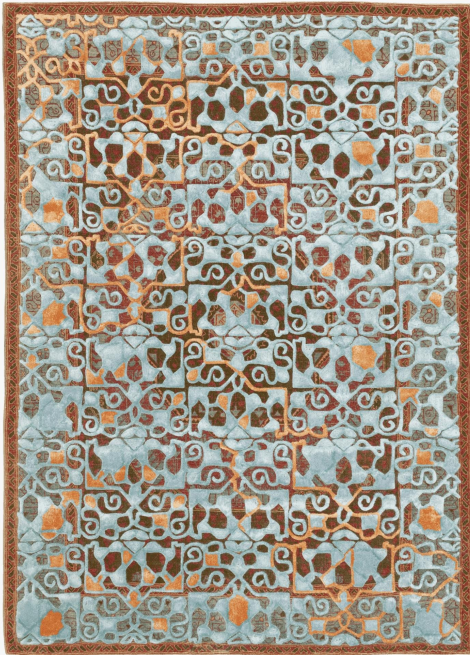

SOUTH HILL HOME

146 Dupont St.
Toronto, ON M5R 1V2

T 416.924.7224
E info@southhillhome.com

Images on this website are for reference only and may not accurately represent finishes, as appearance can vary depending on screen resolution, display settings, and print output.

Hayat

COLLECTION

JAN KATH

DESIGNER

JAN KATH

MATERIALS

Wool, Silk, Nettle

CUSTOMIZABLE

This product is customizable. Please contact us to find out more about this product.

ADDITIONAL DETAILS

The Jan Kath collection can be ordered to your specifications. Please enquire about standard colour ways, custom sizes, custom colour and material compositions.