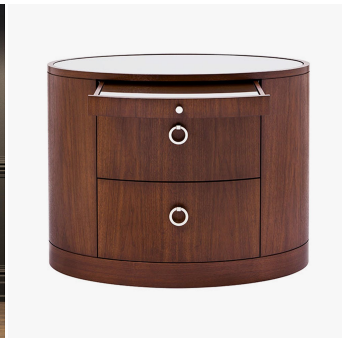

Hastings Nightstand - 9753A/B/C

COLLECTION

POWELL & BONNELL

MATERIALS

Wood, Lacquer, Glass, Metal

COLOURS

Please enquire about available Glass options

FINISHES

Please enquire about available Standard and Premium Wood, Plated Steel, Powder Coat, Lacquer finishes

DIMENSIONS

Size 1

Width: 30" (76.2cm)
Depth: 16" (40.64cm)
Height: 24" (60.96cm)

Size 2

Width: 30" (76.2cm)
Depth: 20" (50.8cm)
Height: 26" (66.04cm)

Size 3

Width: 34" (86.36cm)
Depth: 20" (50.8cm)
Height: 26" (66.04cm)