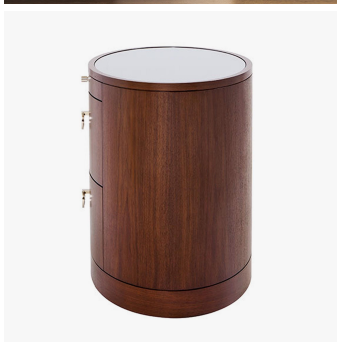

Hastings Nightstand - 9753A/B/C

COLLECTION

POWELL & BONNELL

MATERIALS

Wood, Lacquer, Glass, Metal

COLOURS

Please enquire about available Glass options

FINISHES

Please enquire about available Standard and Premium Wood, Plated Steel, Powder Coat, Lacquer finishes

DIMENSIONS

Size 1

Width: 30" (76.2cm)
Depth: 16" (40.64cm)
Height: 24" (60.96cm)

Size 2

Width: 30" (76.2cm)
Depth: 20" (50.8cm)
Height: 26" (66.04cm)

Size 3

Width: 34" (86.36cm)
Depth: 20" (50.8cm)
Height: 26" (66.04cm)