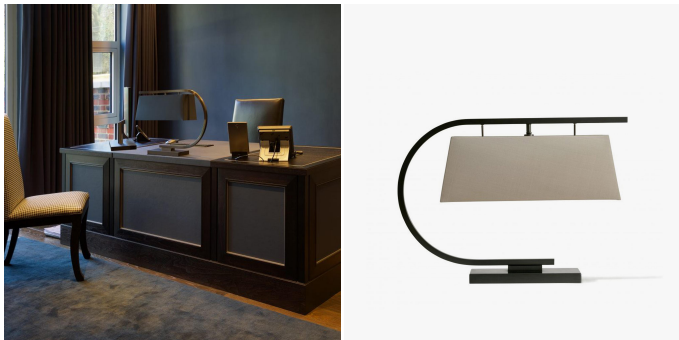

PRODUCT'S CERTIFICATION

This item is UL listed

Images on this website are for reference only and may not accurately represent finishes, as appearance can vary depending on screen resolution, display settings, and print output.