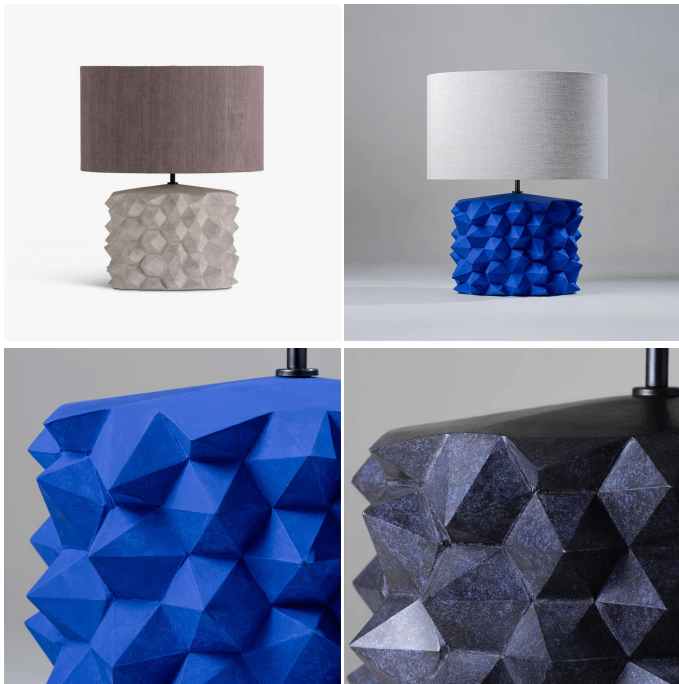

Hardy Lamp - VLB61

COLLECTION

PORTA ROMANA

MATERIALS

Cast Composite

COLOURS

Please enquire about available Porta Romana Shade Linings and Colours

FINISHES

Dappled Blue, Dappled White, Electric Blue

DIMENSIONS

Width: 18.11" (46cm)

Height: 21.65" (55cm)

CUSTOMIZABLE

This product is customizable. Please contact us to find out more about this product.

ADDITIONAL DETAILS

Shade: 18" Straight Oval

Lamping: 8W LED E27 GLS

Lamp is suitable for rodding and bolting on yachts

Please enquire about custom finishes

PRODUCT'S CERTIFICATION

This item is UL listed

Images on this website are for reference only and may not accurately represent finishes, as appearance can vary depending on screen resolution, display settings, and print output.