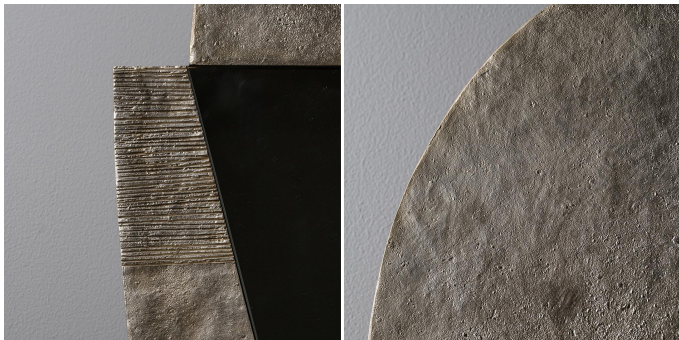

Images on this website are for reference only and may not accurately represent finishes, as appearance can vary depending on screen resolution, display settings, and print output.