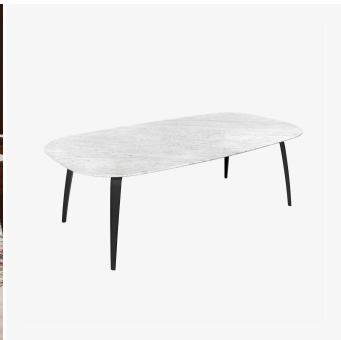

## Gubi Dining Table - Elliptical

### COLOURS

Black Marquina Marble, Grey Emperador Marble,  
White Carrara Marble

### FINISHES

American Walnut Semi Matt Lacquered, Black Stained  
Ash Semi Matt Lacquered, Oak Semi Matt Lacquered

### DIMENSIONS

Width: 90.55" (230cm)

Depth: 47.24" (120cm)

Height: 28.74" (73cm)

Images on this website are for reference only and may not accurately represent finishes, as appearance can vary depending on screen resolution, display settings, and print output.