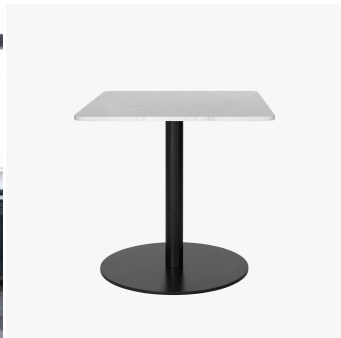

DIMENSIONS

Size 1

Diameter: 23.62" (60cm)

Height: 23.43" (59.5cm)

Size 2

Diameter: 31.5" (80cm)

Height: 23.43" (59.5cm)

Size 3

Width: 23.62" (60cm)

Depth: 23.62" (60cm)

Height: 23.43" (59.5cm)

Size 4

Width: 31.5" (80cm)

Depth: 31.5" (80cm)

Height: 23.43" (59.5cm)