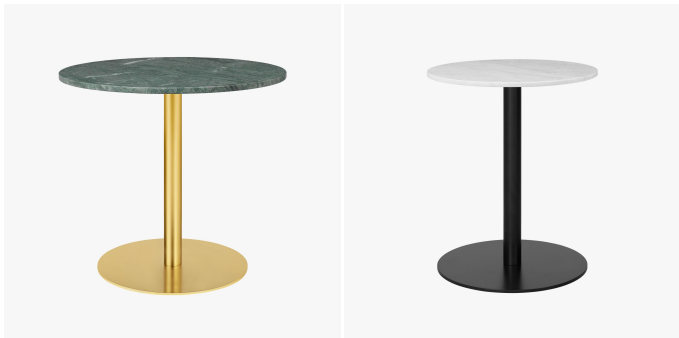

DIMENSIONS

Size 1

Diameter: 23.62" (60cm)

Height: 28.15" (71.5cm)

Size 2

Diameter: 31.5" (80cm)

Height: 28.15" (71.5cm)

Images on this website are for reference only and may not accurately represent finishes, as appearance can vary depending on screen resolution, display settings, and print output.