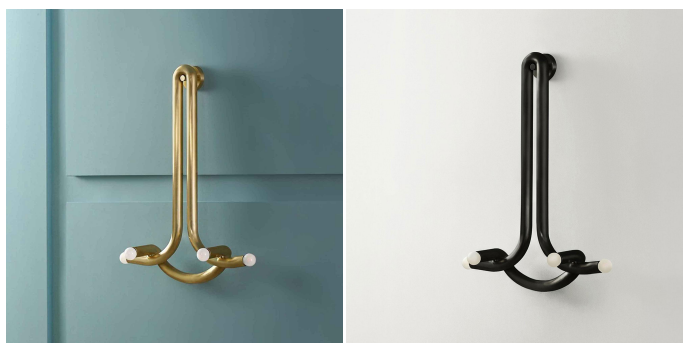

God Sconce

COLLECTION

PAUL MATTER

DESIGNER

NIKHIL PAUL

MATERIALS

Brass, Porcelain Finish Glass

FINISHES

1. Aged Brass
2. Burnt Brass
3. Raw Brass
4. Silvered Brass

DIMENSIONS

Width: 21.02" (53.4cm)

Depth: 7.99" (20.3cm)

Height: 30" (76.2cm)

CUSTOMIZABLE

This product is customizable. Please contact us to find out more about this product.

ADDITIONAL DETAILS

Weight: 4 KGS

Lamping:

4 Type E14 Screw Base

3W LED, Warm White - 2700K

Matte Porcelain Finish

CE Certified, Voltage 220V - 240V

Dimmable