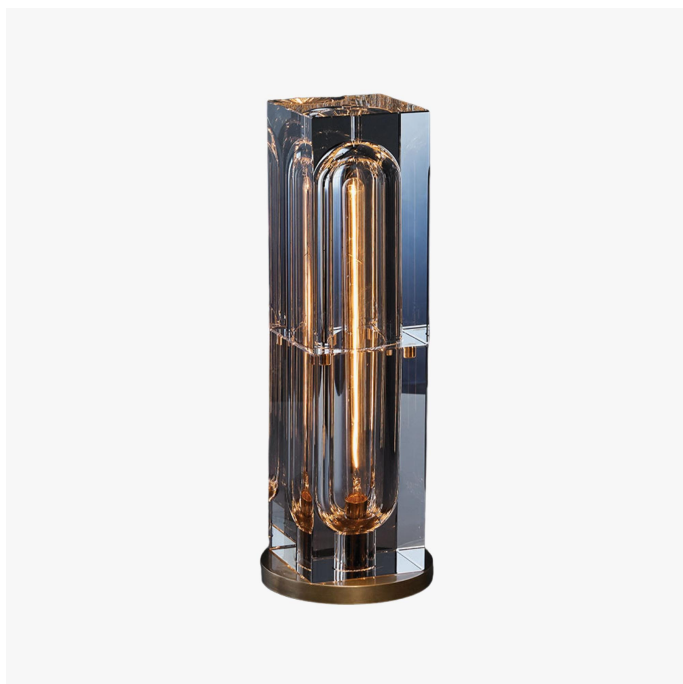

## Glacon Rectangular Table Lamp - 1713

### MATERIALS

Crystal, Brass

### COLOURS

Lead Crystal

### DIMENSIONS

Width: 5.62" (14.28cm)  
Depth: 5.62" (14.28cm)  
Overall Height: 15.62" (39.68cm)