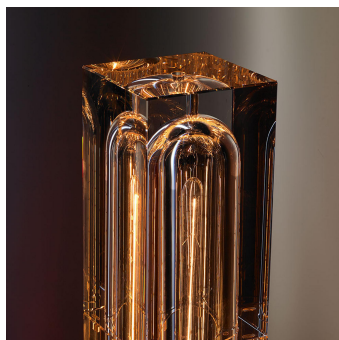

PRODUCT'S CERTIFICATION

This item is UL listed

Images on this website are for reference only and may not accurately represent finishes, as appearance can vary depending on screen resolution, display settings, and print output.