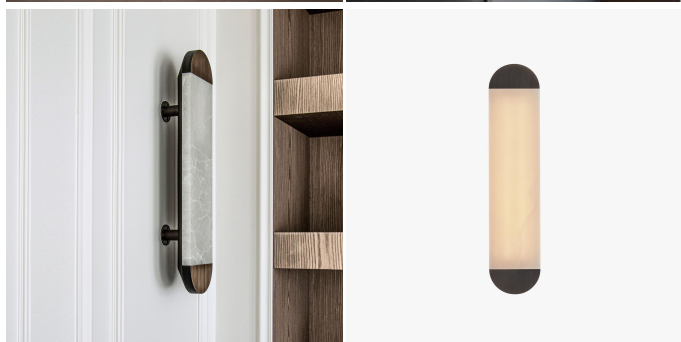

Images on this website are for reference only and may not accurately represent finishes, as appearance can vary depending on screen resolution, display settings, and print output.