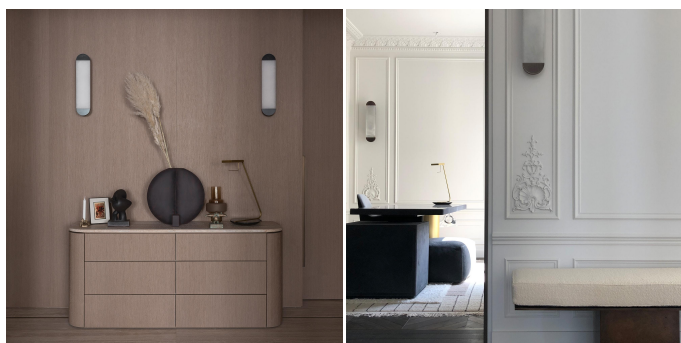

Images on this website are for reference only and may not accurately represent finishes, as appearance can vary depending on screen resolution, display settings, and print output.