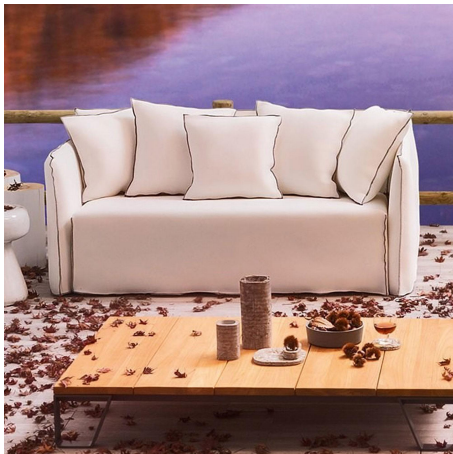

Images on this website are for reference only and may not accurately represent finishes, as appearance can vary depending on screen resolution, display settings, and print output.